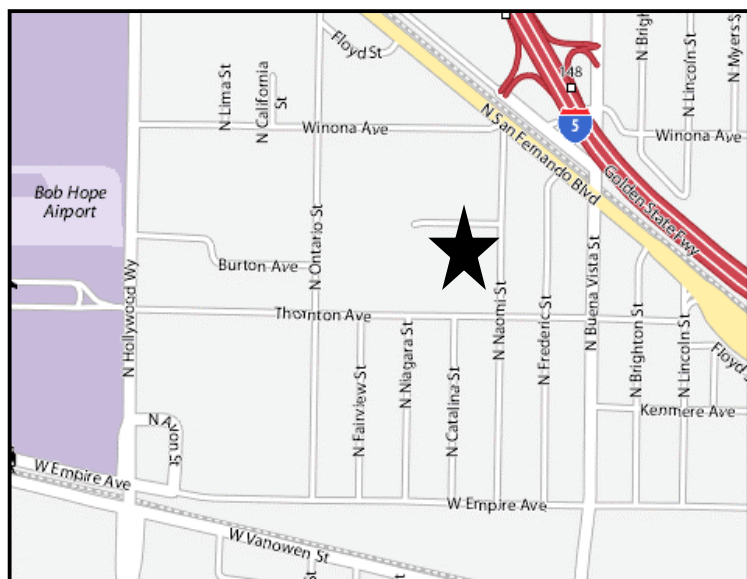

Directions to Original Productions: Naomi Building

2435 N. Naomi St.
Burbank, CA 91504

Directions from North

1. Take I-5 S (Golden State Frwy South)
2. Take Exit 148 (Buena Vista St) on right 0.1
3. Take N San Fernando Blvd ramp < 0.1
4. Turn left onto N San Fernando Blvd 0.2
5. Bear right onto N Buena Vista St 0.2
6. Turn right onto Thornton Av 0.1
7. Turn right onto N Naomi St < 0.1
7. You are at 2435 N Naomi St, Burbank, CA

Directions from Downtown

1. Take CA-110 N (Pasadena) ramp on left 0.9
2. Take I-5 (Golden State Frwy, Sacramento) exit on left 0.6
3. Take I-5 FWY N (Golden State Frwy, Sacramento) ramp on right 0.1
4. Take Exit 147B (Lincoln St) on right 0.1
5. Continue onto N San Fernando Blvd 0.7
6. Turn sharply left onto N Naomi St 0.2
7. You are at 2435 N Naomi St, Burbank, CA 91504-3232

Directions from South/Westside

1. From CA-134 E (Ventura Frwy) 0.8
2. Take Exit 1 (Cahuenga Blvd) on right 0.2
3. Take Cahuenga Bl ramp on right 0.2
4. Turn left onto Cahuenga Blvd 1.3
5. Turn right onto Burbank Blvd 1.4
6. Turn left onto N Buena Vista St 1.2
7. Turn left onto Thornton Av 0.1
8. Turn right onto N Naomi St < 0.1