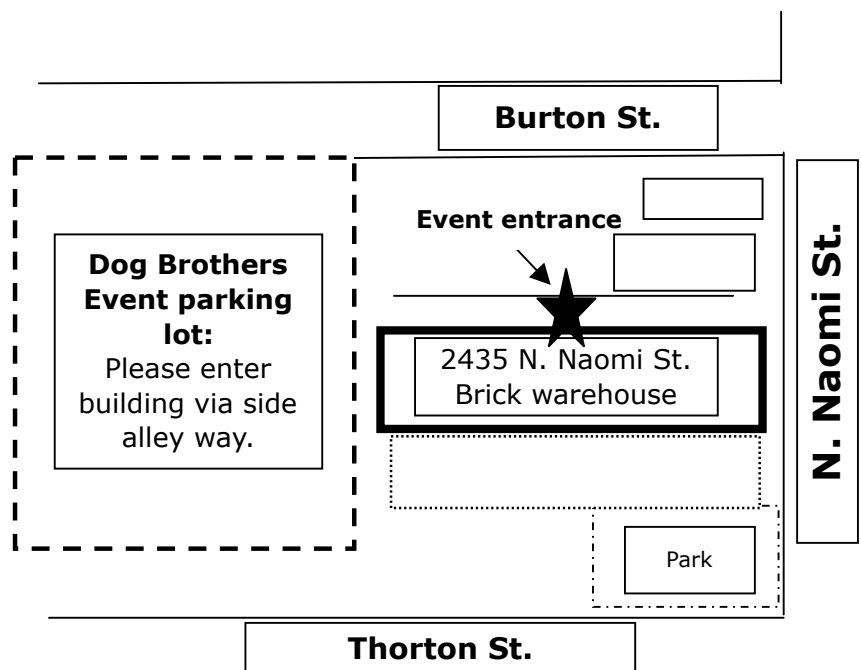

Directions to Original Productions: Naomi Building

2435 N. Naomi St.
Burbank, CA 91504

Directions from North

1. Take I-5 S (Golden State Frwy South)
2. Take Exit 148 (Buena Vista St) on right 0.1
3. Take N San Fernando Blvd ramp < 0.1
4. Turn left onto N San Fernando Blvd 0.2
5. Bear right onto N Buena Vista St 0.2
6. Turn right onto Thornton Av 0.1
7. Turn right onto N Naomi St < 0.1
7. You are at 2435 N Naomi St, Burbank, CA

Directions from Downtown

1. Take CA-110 N (Pasadena) ramp on left 0.9
2. Take I-5 (Golden State Frwy, Sacramento) exit on left 0.6
3. Take I-5 FWY N (Golden State Frwy, Sacramento) ramp on right 0.1
4. Take Exit 147B (Lincoln St) on right 0.1
5. Continue onto N San Fernando Blvd 0.7
6. Turn sharply left onto N Naomi St 0.2
7. You are at 2435 N Naomi St, Burbank, CA 91504-3232

Directions from South/Westside

1. From CA-134 E (Ventura Frwy) 0.8
2. Take Exit 1 (Cahuenga Blvd) on right 0.2
3. Take Cahuenga Bl ramp on right 0.2
4. Turn left onto Cahuenga Blvd 1.3
5. Turn right onto Burbank Blvd 1.4
6. Turn left onto N Buena Vista St 1.2
7. Turn left onto Thornton Av 0.1
8. Turn right onto N Naomi St < 0.1